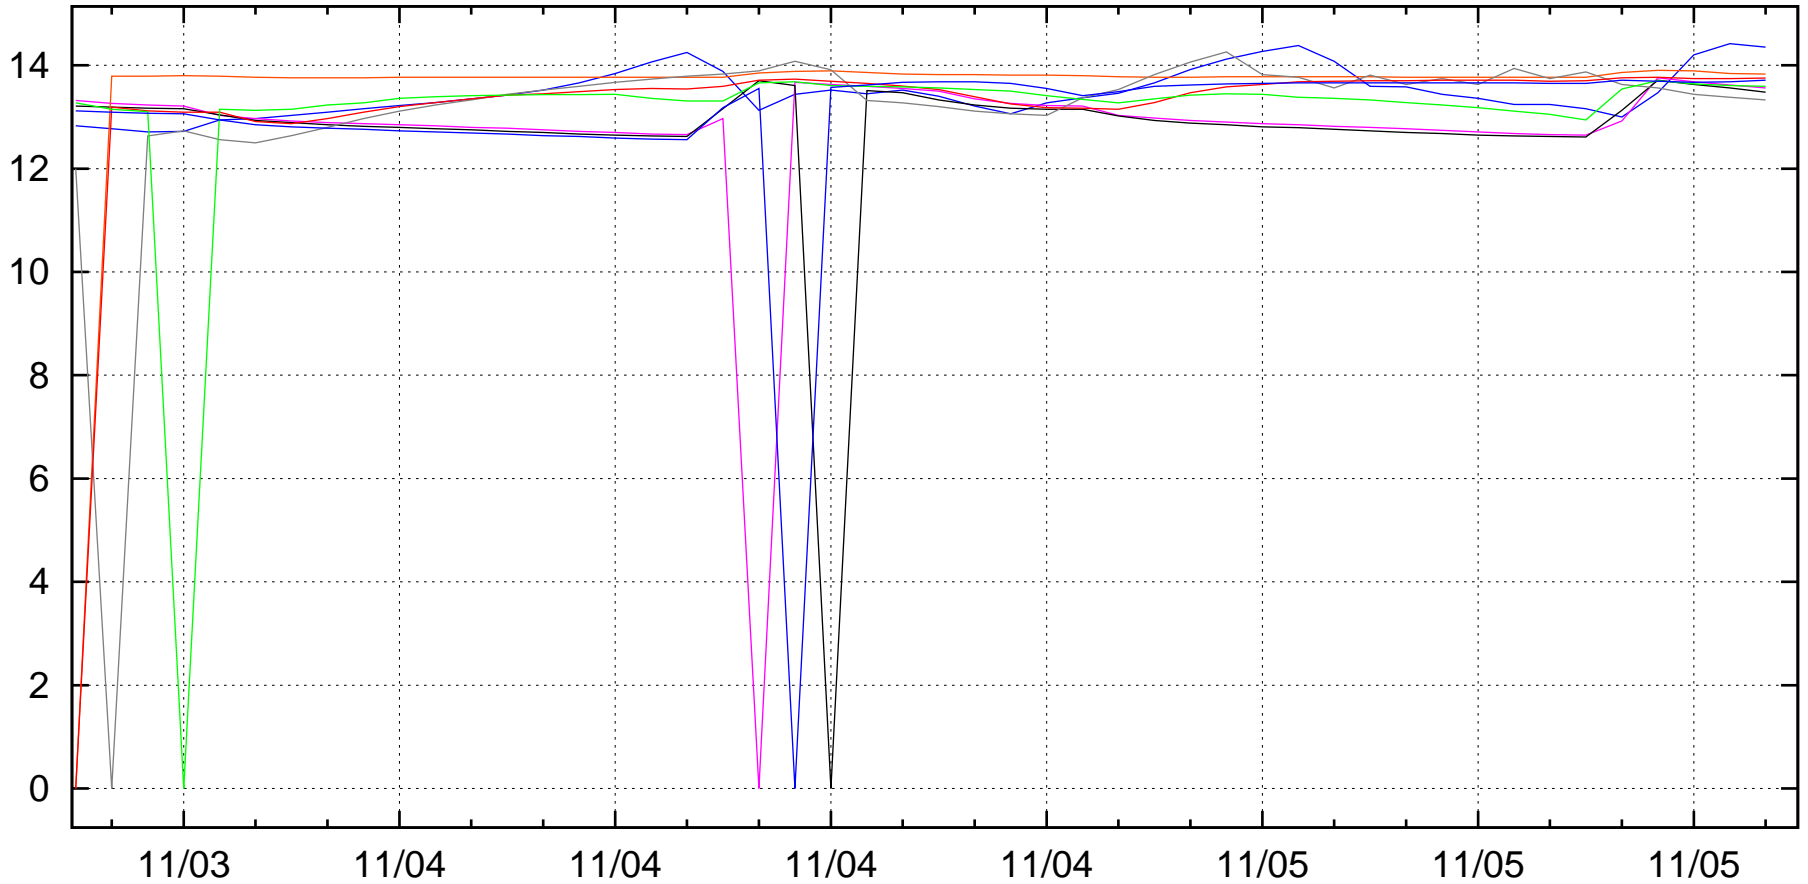

Westwater Lot 2

now

- Westwater Lot 2 Hourly Avg. Battery Voltage ———
- Westwater Lot 18 Hourly Avg. Battery Voltage ———
- Westwater Lot 16 Hourly Avg. Battery Voltage ———
- Westwater Lot 4 Hourly Avg. Battery Voltage ———
- Westwater Lot 15 Hourly Avg. Battery Voltage ———
- Westwater Lot 14 Hourly Avg. Battery Voltage ———
- Westwater Lot 12 Hourly Avg. Battery Voltage ———
- Westwater Lot 7 Hourly Avg. Battery Voltage ———